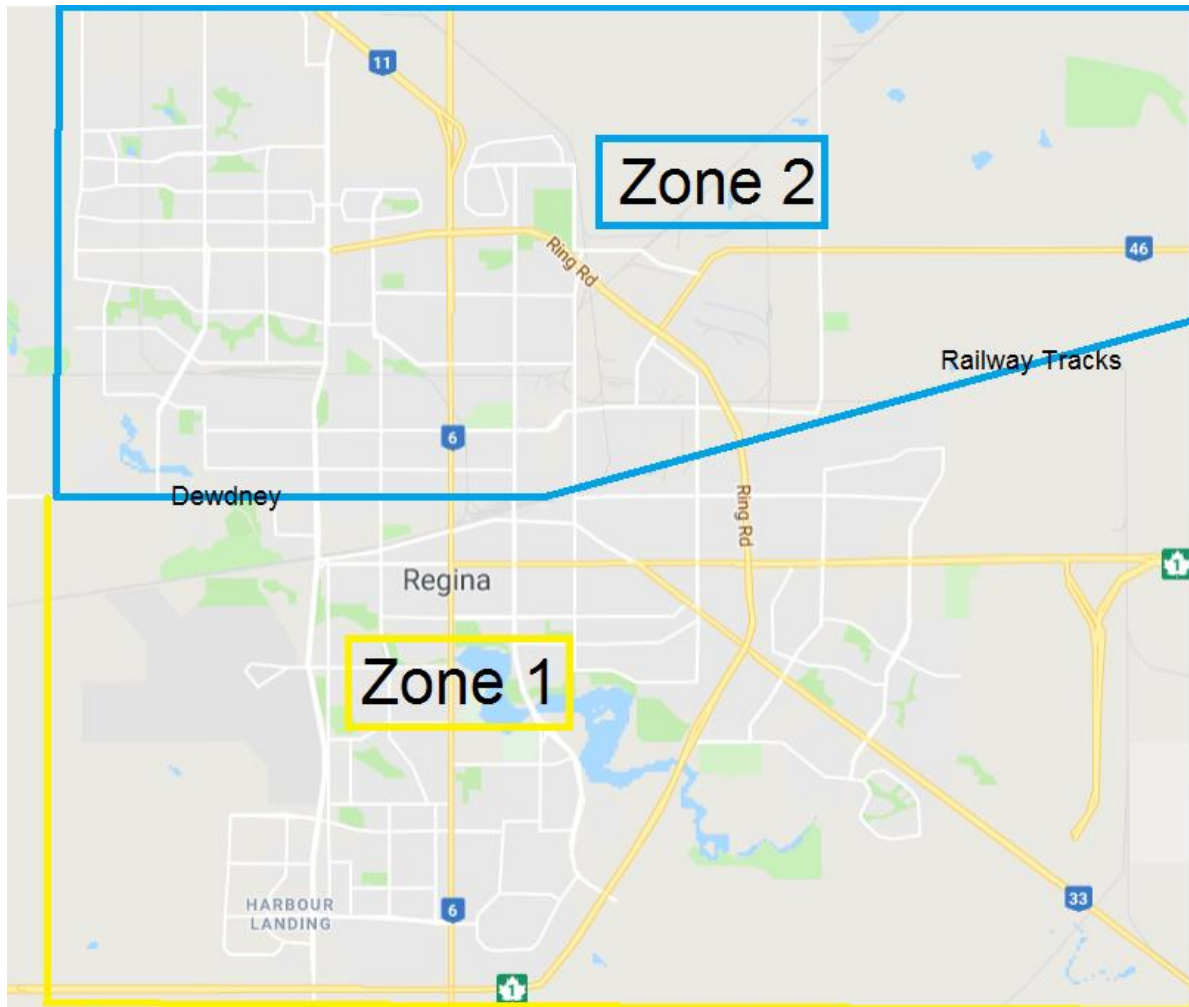

Zones of Regina

Registration is based on the location of the players residence.

For LTP (U5,U7,U9) you may register in any zone but once they reach U11 age (turning 10 or 11 that year) they must register in the zone with the residence unless you have an approved release from your zone.

In the case of split parents the residence in the area of the school attended is used. For out of town players attending high school in Regina use the location of your high school for determining your zone.